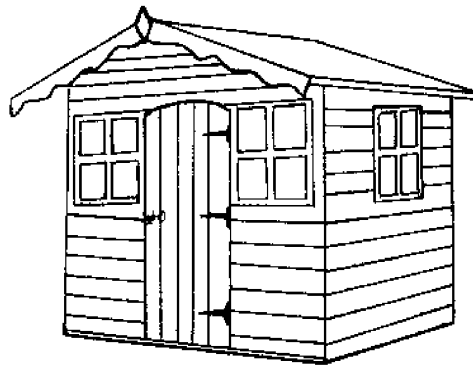

THE COTTAGE

6' x 5' plus 1' roof overhang.
 Height 5'6" at highest point.
 Height 4'6" at lowest point (approx).
 Framework 2" x 1.5" nom.
 T & G Weatherboard 5" x 5/8" nom.
 Green mineral felted roof.
 Acrylic Georgian style windows.
 Arched door.
 Black hinges & latch.
 Cuprinol Red Cedar preservative.

OPTIONAL EXTRAS		
BEARERS SET	TANALISED FLOOR (Pressure Treated)	WINDOW BOXES each
£20.00	£33.00	£6.00

£470.00

THE DEN

Height 6'4" at highest point.
 Height 5'4" at lowest point (approx).
 Framework 2" x 1.5" nom.
 T & G Weatherboard 5" x 5/8" nom.
 Green mineral felted roof.
 Acrylic Georgian style windows.
 Arched door.
 Black hinges & latch.
 Cuprinol Red Cedar preservative.

MONMOUTH SUMMERHOUSE

6' x 8' incl. 2' verandah.
 Height 6'4" at highest point.
 Height 5'4" at lowest point (approx).
 Framework 2" x 1.5" nom.
 T & G Weatherboard 5" x 5/8" nom.
 Green mineral felted roof.
 Acrylic diamond lead effect windows.
 Black hinges & latch.
 Cuprinol Red Cedar preservative.