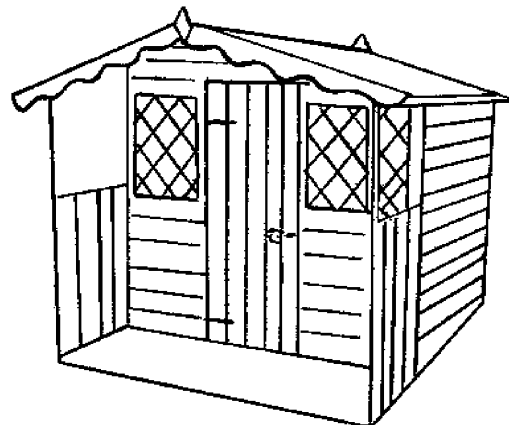

THE COTTAGE

6' x 5' plus 1' roof overhang.
Height 5'6" at highest point.
Height 4'6" at lowest point (approx).
Framework 2" x 1.5" nom.
T & G Weatherboard 5" x 5/8" nom.
Green mineral felted roof.
Acrylic Georgian style windows.
Arched door.
Black hinges & latch.
Cuprinol Red Cedar preservative.

OPTIONAL EXTRAS		
BEARERS SET	TANALISED FLOOR (Pressure Treated)	WINDOW BOXES each
£20.00	£33.00	£6.00

£470.00

THE DEN

Height 6'4" at highest point.
Height 5'4" at lowest point (approx).
Framework 2" x 1.5" nom.
T & G Weatherboard 5" x 5/8" nom.
Green mineral felted roof.
Acrylic Georgian style windows.
Arched door.
Black hinges & latch.
Cuprinol Red Cedar preservative.

6' x 4' **£362.00**
6' x 5' **£384.00**
6' x 6' **£406.00**

OPTIONAL EXTRAS	BEARERS SET	TANALISED FLOOR (Pressure Treated)
6' x 4'	£16.00	£27.00
6' x 5'	£20.00	£33.00
6' x 6'	£24.00	£38.00
Window boxes £5.00 each		

MONMOUTH SUMMERHOUSE

6' x 8' incl. 2' verandah.
Height 6'4" at highest point.
Height 5'4" at lowest point (approx).
Framework 2" x 1.5" nom.
T & G Weatherboard 5" x 5/8" nom.
Green mineral felted roof.
Acrylic diamond lead effect windows.
Black hinges & latch.
Cuprinol Red Cedar preservative.

£505.00

OPTIONAL EXTRAS		
BEARERS SET	TANALISED FLOOR (Pressure Treated)	WINDOW BOXES each
£32.00	£55.00	£6.00

PLAY CHALET with Garage

Also available with 2' verandah
(10' x 8')

OPTIONAL EXTRAS	BEARERS SET	TANALISED FLOOR (Pressure Treated)	WINDOW BOXES each
10' x 6'	£40.00	£66.00	Small £6.00
10' x 8'	£53.00	£88.00	Large £12.00